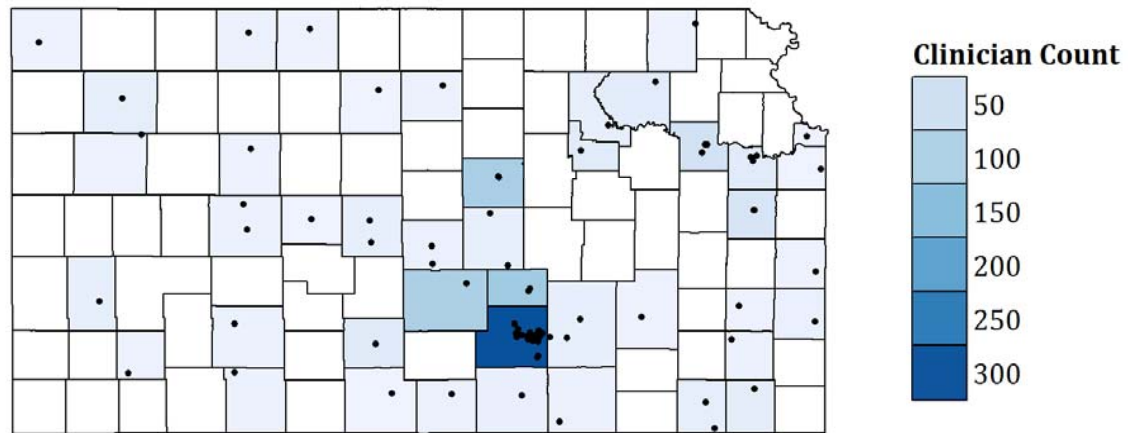

Kansas PTN

Clinicians Recruited for the Kansas PTN

- 111 Clinics
- 1,191 providers